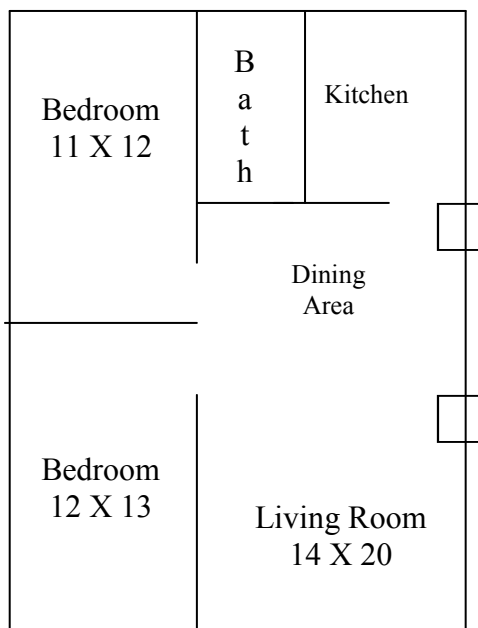

LANTERN COURT APARTMENTS

Two Bedroom Apartment

253 AMHESRT ROAD, SUNDERLAND